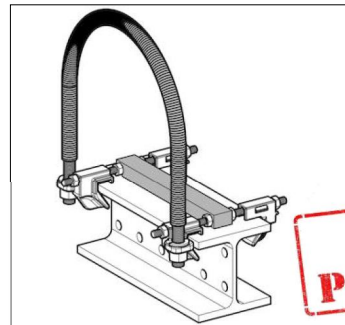

FR - H 20 DN200 - 80/120	113723
FR - H 20 DN250 - 80/120	113734
FR - H 20 DN300 - 80/120	113739

NEW PRODUCT